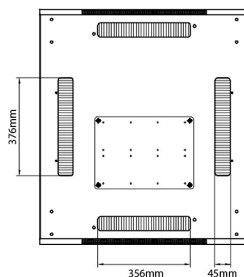

### Product drawings

## Product drawings

Front

Side

Rear

Roof

Base

### Base Cut Out Dimensions

580 mm Wide  
by  
276 mm Deep (600 mm deep rack)  
476 mm Deep (800 mm deep rack)  
676 mm Deep (1000 mm deep rack)