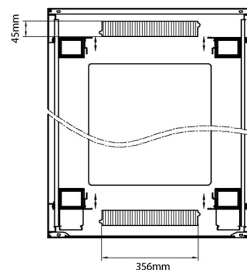

### Product drawings

## Product drawings

Front

Side

Rear

Roof

Base

### Base Cut Out Dimensions

580 mm Wide  
by  
276 mm Deep (600 mm deep rack)  
476 mm Deep (800 mm deep rack)  
676 mm Deep (1000 mm deep rack)