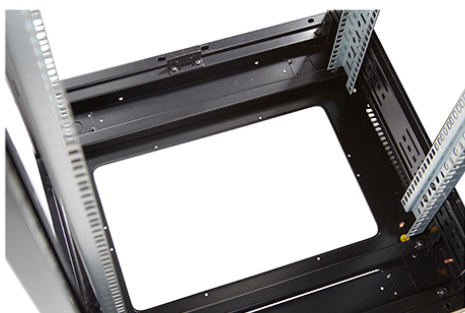

### Product images

Four-way brush entry roof panel

Quick-slam latch side panels

Swing handle glass front door

Steel rear door

Large base entry

High-density vertical cable management

Environ CR800 42U Rack 800x1000mm Glass (F)  
Steel (R) B/Panels F/Mgmt Black