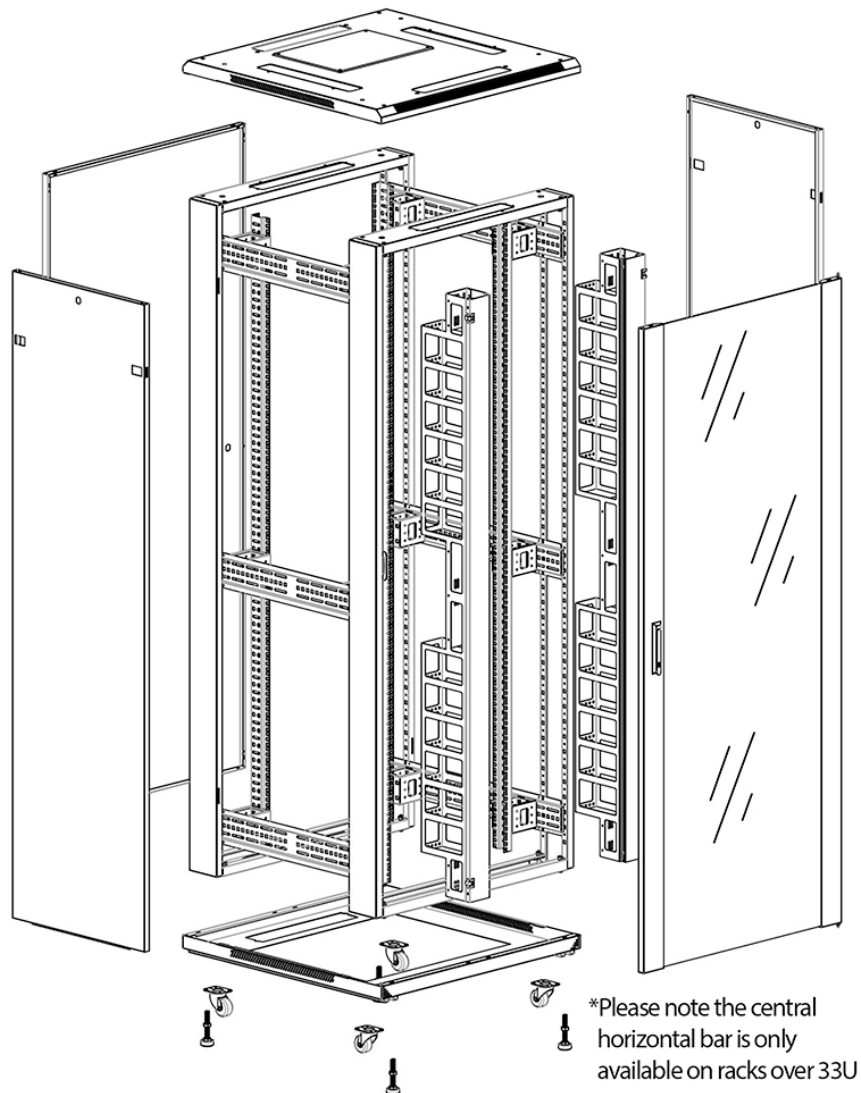

Environ CR800 42U Rack 800x1000mm Glass (F)
Steel (R) B/Panels F/Mgmt Black

Item Code: 542-42810-GSBF-BK

excel
without compromise.

Product drawings